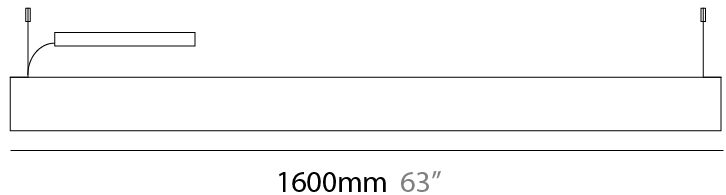

LED120 SUSPENSION

D71026- -

base number   Color   Finish
Temperature   Options

1. To build a product code in our configurator select the specify button on the base model # product page
2. To build a manual product code on this datasheet choose from the options listed below in blue font and add the suffix to the base model #

GENERAL

Series: Woodlin
Subseries: LED120
Partner: Tunto
Division: Design
Installation: Suspension
Product Type: Linear Profiles
Mounting Location: Ceiling
Light Distribution: Direct / Indirect

PHYSICAL

Shape: Rectangle
Length (mm): 1600
Length (in): 63
Width (mm): 40
Width (in): 1 ⁹/₁₆
Height (mm): 120
Height (in): 4 ³/₄
Max. Overall Height (mm): 2120
Max. Overall Height (in): 83 ⁷/₁₆
Diffuser: Opal
Fixture Finish: [WAL](#) / [ASH](#) / [OAK](#) / [BLK](#) / [WHI](#)
Fixture Material: Wood
Primary Material: Wood
Cable Details: 2000mm / 78 3/4"

ELECTRICAL

Lamp Type: LED
Input Wattage (W): 74
Total Output Wattage (W): 63
Dimming: Tri-Mode (Non-Dimming and Phase Dimming (120Vac only) and 0-10V Dimming)
Driver Included: Yes
Driver Location: Integrated
Driver Type: Constant Current - Universal
Driver Class: Class 2
Input Voltage (V): 120 - 277
Constant Current (mA): 700

LED

Color Temperature (°K): [2700](#) / [3000](#) / [4000](#)
Max. Delivered Lumen (lm): 3600
CRI: >93 CRI
Lamp Life (hrs): 50000

OPTICAL

RATINGS AND CERTIFICATIONS

Certified By: Certified for North American Standards
IP rating: IP20