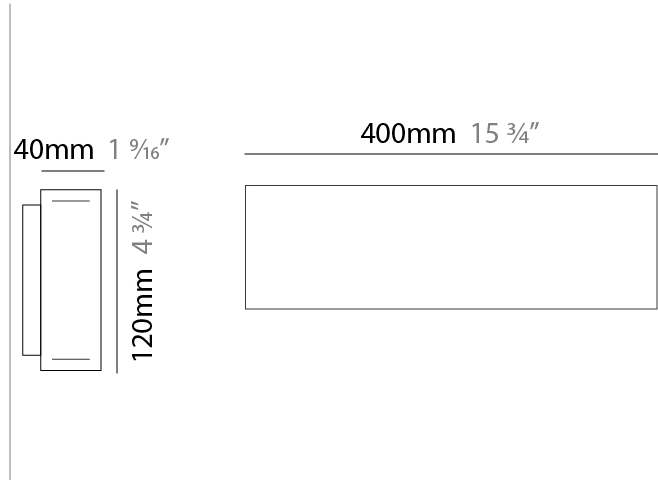

PROJECT
TYPE
SPECIFIER
QUANTITY
DATE

LED120 SURFACE

D73028-

base number
Color   Finish
Temperature   Options

1. To build a product code in our configurator select the specify button on the base model # product page
2. To build a manual product code on this datasheet choose from the options listed below in blue font and add the suffix to the base model #

GENERAL

Series: Woodlin
Subseries: LED120
Partner: Tunto
Division: Design
Installation: Surface
Product Type: Linear Profiles
Mounting Location: Wall
Light Distribution: Direct / Indirect

PHYSICAL

Shape: Rectangle
Length (mm): 400
Length (in): 15 3/4
Width (mm): 40
Width (in): 1 9/16
Height (mm): 120
Height (in): 4 3/4
Extension (mm): 40
Extension (in): 1 9/16
Diffuser: Opal
Fixture Finish: [WAL / ASH / OAK / BLK / WHI](#)
Fixture Material: Wood
Primary Material: Wood

ELECTRICAL

Lamp Type: LED
Input Wattage (W): 16
Total Output Wattage (W): 12.6
Dimming: Tri-Mode (Non-Dimming and Phase Dimming (120Vac only) and 0-10V Dimming)
Driver Included: Yes
Driver Location: Remote
Driver Type: Constant Current - Universal
Driver Class: Class 2
Housing: ENCP3
Input Voltage (V): 120 - 277
Constant Current (MA): 700

LED

Color Temperature (°K): [2700 / 3000 / 4000](#)
Max. Delivered Lumen (lm): 800
CRI: >93 CRI
Lamp Life (hrs): 50000

OPTICAL

RATINGS AND CERTIFICATIONS

Certified By: Certified for North American Standards
IP rating: IP20