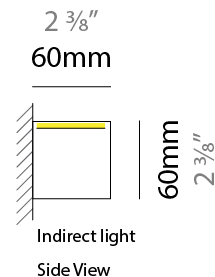

700mm 27 ⁹/₁₆"