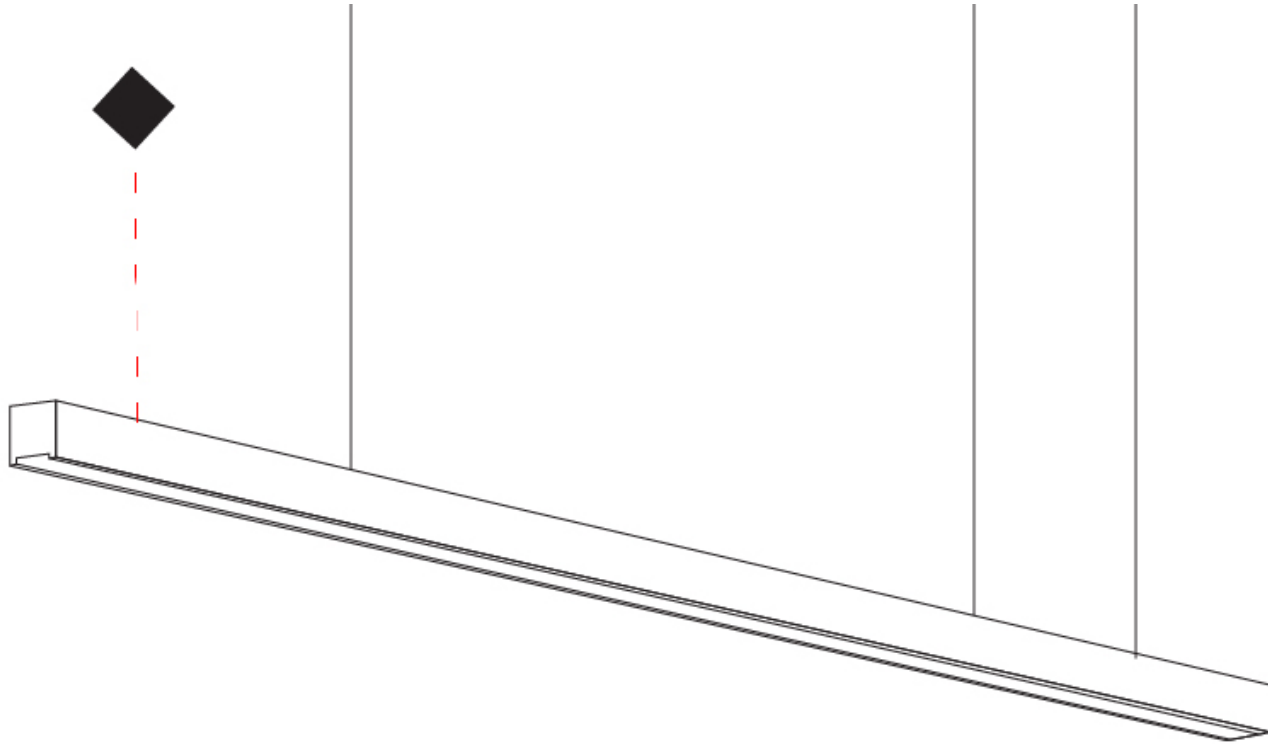

LED28 SUSPENSION

D71009-

PROJECT

TYPE

SPECIFIER

QUANTITY

DATE

D