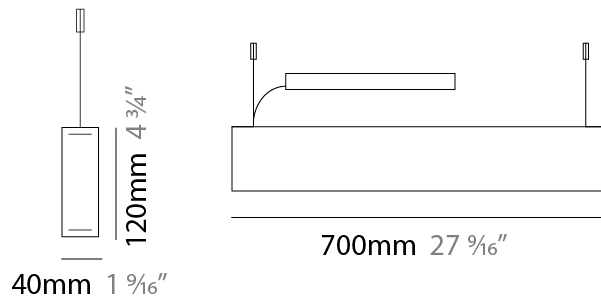

LED120 SUSPENSION

D71023-

base number   Color   Finish
Temperature   Options

1. To build a product code in our configurator select the specify button on the base model # product page
2. To build a manual product code on this datasheet choose from the options listed below in blue font and add the suffix to the base model #

GENERAL

Series: Woodlin
Subseries: LED120
Partner: Tunto
Division: Design
Installation: Suspension
Product Type: Linear Profiles
Mounting Location: Ceiling
Light Distribution: Direct / Indirect

PHYSICAL

Shape: Rectangle
Length (mm): 700
Length (in): 27 ⁹/₁₆
Width (mm): 40
Width (in): 1 ⁹/₁₆
Height (mm): 120
Height (in): 4 ³/₄
Max. Overall Height (mm): 2120
Max. Overall Height (in): 83 ⁷/₁₆
Diffuser: Opal
Fixture Finish: WAL / ASH / OAK / BLK / WHI
Fixture Material: Wood
Primary Material: Wood
Cable Details: 2000mm / 78 3/4"

ELECTRICAL

Lamp Type: LED
Input Wattage (W): 32
Total Output Wattage (W): 25.3
Dimming: Tri-Mode (Non-Dimming and Phase Dimming (120Vac only) and 0-10V Dimming)
Driver Included: Yes
Driver Location: Integrated
Driver Type: Constant Current - Universal
Driver Class: Class 2
Input Voltage (V): 120 - 277
Constant Current (MA): 700

LED

Color Temperature (°K): 2700 / 3000 / 4000
Max. Delivered Lumen (lm): 1500
CRI: >93 CRI
Lamp Life (hrs): 50000

OPTICAL

RATINGS AND CERTIFICATIONS

Certified By: Certified for North American Standards
IP rating: IP20