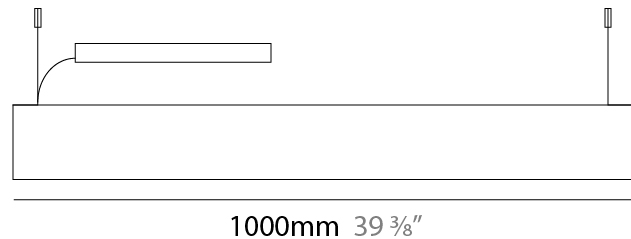

LED120 SUSPENSION

D71024-

base number   Color   Finish
Temperature   Options

1. To build a product code in our configurator select the specify button on the base model # product page
2. To build a manual product code on this datasheet choose from the options listed below in blue font and add the suffix to the base model #

GENERAL

Series: Woodlin
Subseries: LED120
Partner: Tunto
Division: Design
Installation: Suspension
Product Type: Linear Profiles
Mounting Location: Ceiling
Light Distribution: Direct / Indirect

PHYSICAL

Shape: Rectangle
Length (mm): 1000
Length (in): 39 ³/₈
Width (mm): 40
Width (in): 1 ⁹/₁₆
Height (mm): 120
Height (in): 4 ³/₄
Max. Overall Height (mm): 2120
Max. Overall Height (in): 83 ⁷/₁₆
Diffuser: Opal
Fixture Finish: WAL / ASH / OAK / BLK / WHI
Fixture Material: Wood
Primary Material: Wood
Cable Details: 2000mm / 78 3/4"

ELECTRICAL

Lamp Type: LED
Input Wattage (W): 46
Total Output Wattage (W): 38
Dimming: Tri-Mode (Non-Dimming and Phase Dimming (120Vac only) and 0-10V Dimming)
Driver Included: Yes
Driver Location: Integrated
Driver Type: Constant Current - Universal
Driver Class: Class 2
Input Voltage (V): 120 - 277
Constant Current (MA): 700

LED

Color Temperature (°K): 2700 / 3000 / 4000
Max. Delivered Lumen (lm): 2200
CRI: >93 CRI
Lamp Life (hrs): 50000

OPTICAL

RATINGS AND CERTIFICATIONS

Certified By: Certified for North American Standards
IP rating: IP20