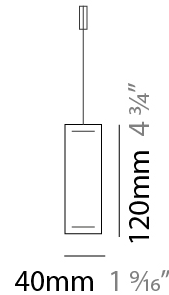

LED120 SUSPENSION

D71026- -

base number   Color   Finish
Temperature   Options

1. To build a product code in our configurator select the specify button on the base model # product page
2. To build a manual product code on this datasheet choose from the options listed below in blue font and add the suffix to the base model #

GENERAL

Series: Woodlin
Subseries: LED120
Partner: Tunto
Division: Design
Installation: Suspension
Product Type: Linear Profiles
Mounting Location: Ceiling
Light Distribution: Direct / Indirect

PHYSICAL

Shape: Rectangle
Length (mm): 1600
Length (in): 63
Width (mm): 40
Width (in): 1 ⁹/₁₆
Height (mm): 120
Height (in): 4 ³/₄
Max. Overall Height (mm): 2120
Max. Overall Height (in): 83 ⁷/₁₆
Diffuser: Opal
Fixture Finish: [WAL](#) / [ASH](#) / [OAK](#) / [BLK](#) / [WHI](#)
Fixture Material: Wood
Primary Material: Wood
Cable Details: 2000mm / 78 3/4"

ELECTRICAL

Lamp Type: LED
Input Wattage (W): 74
Total Output Wattage (W): 63
Dimming: Tri-Mode (Non-Dimming and Phase Dimming (120Vac only) and 0-10V Dimming)
Driver Included: Yes
Driver Location: Integrated
Driver Type: Constant Current - Universal
Driver Class: Class 2
Input Voltage (V): 120 - 277
Constant Current (mA): 700

LED

Color Temperature (°K): [2700](#) / [3000](#) / [4000](#)
Max. Delivered Lumen (lm): 3600
CRI: >93 CRI
Lamp Life (hrs): 50000

OPTICAL

RATINGS AND CERTIFICATIONS

Certified By: Certified for North American Standards
IP rating: IP20