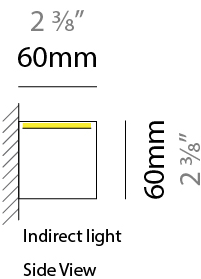

400mm 15 3/4"