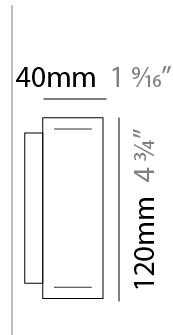

PROJECT	_____
TYPE	_____
SPECIFIER	_____
QUANTITY	_____
DATE	_____

LED120 SURFACE

D73029- -

base number   Color   Finish
Temperature   Options

1. To build a product code in our configurator select the specify button on the base model # product page
2. To build a manual product code on this datasheet choose from the options listed below in blue font and add the suffix to the base model #

GENERAL

Series: Woodlin
Subseries: LED120
Partner: Tunto
Division: Design
Installation: Surface
Product Type: Linear Profiles
Mounting Location: Wall
Light Distribution: Direct / Indirect

PHYSICAL

Shape: Rectangle
Length (mm): 700
Length (in): 27 9/16
Width (mm): 40
Width (in): 1 9/16
Height (mm): 120
Height (in): 4 3/4
Extension (mm): 40
Extension (in): 1 9/16
Diffuser: Opal
Fixture Finish: WAL / ASH / OAK / BLK / WHI
Fixture Material: Wood
Primary Material: Wood

ELECTRICAL

Lamp Type: LED
Input Wattage (W): 31
Total Output Wattage (W): 25.3
Dimming: Tri-Mode (Non-Dimming and Phase Dimming (120Vac only) and 0-10V Dimming)
Driver Included: Yes
Driver Location: Remote
Driver Type: Constant Current - Universal
Driver Class: Class 2
Housing: ENCP3
Input Voltage (V): 120 - 277
Constant Current (MA): 700

LED

Color Temperature (°K): 2700 / 3000 / 4000
Max. Delivered Lumen (lm): 1500
CRI: >93 CRI
Lamp Life (hrs): 50000

OPTICAL

RATINGS AND CERTIFICATIONS

Certified By: Certified for North American Standards
IP rating: IP20

700mm 27 9/16"

Indirect

D