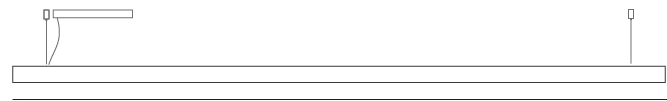

LED60 SUSPENSION

D71016- -

base number
Color   Temperature   Finish   Options

1. To build a product code in our configurator select the specify button on the base model # product page
2. To build a manual product code on this datasheet choose from the options listed below in blue font and add the suffix to the base model #

GENERAL

Series: Woodlin
Subseries: LED60
Partner: Tunto
Division: Design
Installation: Suspension
Product Type: Linear Profiles
Mounting Location: Ceiling
Light Distribution: Direct

PHYSICAL

Shape: Rectangle
Length (mm): 1000
Length (in): 39 3/8
Width (mm): 60
Width (in): 2 3/8
Height (mm): 60
Height (in): 2 3/8
Max. Overall Height (mm): 2060
Max. Overall Height (in): 81 1/8
Diffuser: Opal
Fixture Finish: [WAL](#) / [ASH](#) / [OAK](#) / [BLK](#) / [WHI](#)
Fixture Material: Wood
Primary Material: Wood
Cable Details: 2000mm / 78 3/4"

ELECTRICAL

Lamp Type: LED
Input Wattage (W): 43
Total Output Wattage (W): 38
Dimming: Tri-Mode (Non-Dimming and Phase Dimming (120Vac only) and 0-10V Dimming)
Driver Included: Yes
Driver Location: Integrated
Driver Type: Constant Current - Universal
Driver Class: Class 2
Input Voltage (V): 120 - 277
Constant Current (MA): 700

LED

Color Temperature (°K): [2700](#) / [3000](#) / [4000](#)
Max. Delivered Lumen (lm): 3240
CRI: >93 CRI
Lamp Life (hrs): 50000

OPTICAL

RATINGS AND CERTIFICATIONS

Certified By: Certified for North American Standards
IP rating: IP20

1000mm 39 3/8"

60mm 2 3/8"

Direct