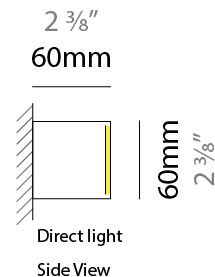

700mm 27 ³/₁₆"