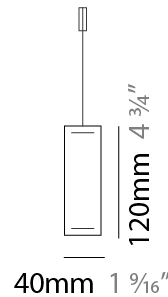

LED120 SUSPENSION

D71024-

base number   Color   Finish
Temperature   Options

1. To build a product code in our configurator select the specify button on the base model # product page
2. To build a manual product code on this datasheet choose from the options listed below in blue font and add the suffix to the base model #

GENERAL

Series: Woodlin
Subseries: LED120
Partner: Tunto
Division: Design
Installation: Suspension
Product Type: Linear Profiles
Mounting Location: Ceiling
Light Distribution: Direct / Indirect

PHYSICAL

Shape: Rectangle
Length (mm): 1000
Length (in): 39 ³/₈
Width (mm): 40
Width (in): 1 ⁹/₁₆
Height (mm): 120
Height (in): 4 ³/₄
Max. Overall Height (mm): 2120
Max. Overall Height (in): 83 ⁷/₁₆
Diffuser: Opal
Fixture Finish: WAL / ASH / OAK / BLK / WHI
Fixture Material: Wood
Primary Material: Wood
Cable Details: 2000mm / 78 3/4"

ELECTRICAL

Lamp Type: LED
Input Wattage (W): 46
Total Output Wattage (W): 38
Dimming: Tri-Mode (Non-Dimming and Phase Dimming (120Vac only) and 0-10V Dimming)
Driver Included: Yes
Driver Location: Integrated
Driver Type: Constant Current - Universal
Driver Class: Class 2
Input Voltage (V): 120 - 277
Constant Current (MA): 700

LED

Color Temperature (°K): 2700 / 3000 / 4000
Max. Delivered Lumen (lm): 2200
CRI: >93 CRI
Lamp Life (hrs): 50000

OPTICAL

RATINGS AND CERTIFICATIONS

Certified By: Certified for North American Standards
IP rating: IP20