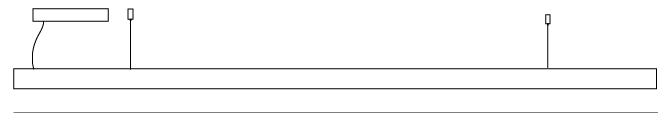

PROJECT
TYPE
SPECIFIER
QUANTITY
DATE

LED40 SUSPENSION

D71005-

base number
Color   Finish
Temperature   Options

1. To build a product code in our configurator select the specify button on the base model # product page
2. To build a manual product code on this datasheet choose from the options listed below in blue font and add the suffix to the base model #

GENERAL

Series: Woodlin
Subseries: LED40
Partner: Tunto
Division: Design
Installation: Suspension
Product Type: Linear Profiles
Mounting Location: Ceiling
Light Distribution: Direct

PHYSICAL

Shape: Rectangle
Length (mm): 1300
Length (in): 51 ³/₁₆"
Width (mm): 400
Width (in): 15 ³/₄"
Height (mm): 40
Height (in): 1 ⁹/₁₆"
Max. Overall Height (mm): 2040
Max. Overall Height (in): 80 ⁷/₁₆"
Diffuser: Opal
Fixture Finish: [WAL / ASH / OAK / BLK / WHI](#)
Fixture Material: Wood
Primary Material: Wood

ELECTRICAL

Lamp Type: LED
Input Wattage (W): 30
Total Output Wattage (W): 25.4
Dimming: Tri-Mode (Non-Dimming and Phase Dimming (120Vac only) and 0-10V Dimming)
Driver Included: Yes
Driver Location: Integrated
Driver Type: Constant Current - Universal
Driver Class: Class 2
Input Voltage (V): 120 - 277
Constant Current (MA): 700

LED

Color Temperature (°K): [3000](#)
Max. Delivered Lumen (lm): 1550
CRI: >93 CRI
Lamp Life (hrs): 50000

OPTICAL

RATINGS AND CERTIFICATIONS

Certified By: Certified for North American Standards
IP rating: IP20

1300mm 51 ³/₁₆"

40mm 1 ⁹/₁₆"

Direct