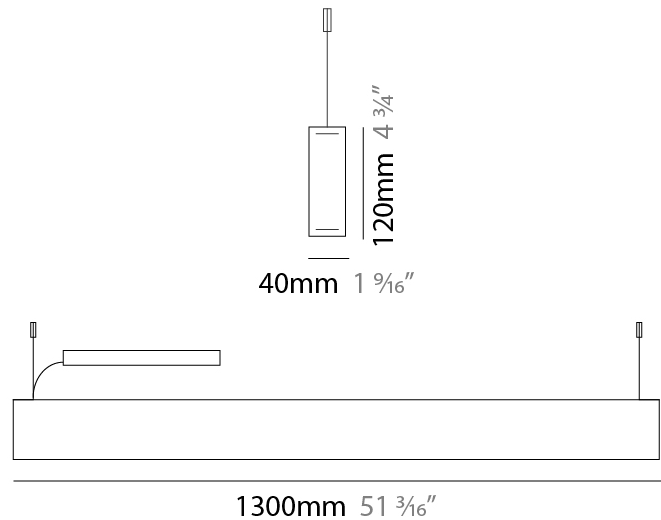

LED120 SUSPENSION

D71025-

base number   Color   Finish
Temperature   Options

1. To build a product code in our configurator select the specify button on the base model # product page
2. To build a manual product code on this datasheet choose from the options listed below in blue font and add the suffix to the base model #

GENERAL

Series: Woodlin
Subseries: LED120
Partner: Tunto
Division: Design
Installation: Suspension
Product Type: Linear Profiles
Mounting Location: Ceiling
Light Distribution: Direct / Indirect

PHYSICAL

Shape: Rectangle
Length (mm): 1300
Length (in): 51 ³/₁₆"
Width (mm): 40
Width (in): 1 ⁹/₁₆"
Height (mm): 120
Height (in): 4 ³/₄"
Max. Overall Height (mm): 2120
Max. Overall Height (in): 83 ⁷/₁₆"
Diffuser: Opal
Fixture Finish: [WAL / ASH / OAK / BLK / WHI](#)
Fixture Material: Wood
Primary Material: Wood
Cable Details: 2000mm / 78 3/4"

ELECTRICAL

Lamp Type: LED
Input Wattage (W): 60
Total Output Wattage (W): 50.1
Dimming: Tri-Mode (Non-Dimming and Phase Dimming (120Vac only) and 0-10V Dimming)
Driver Included: Yes
Driver Location: Integrated
Driver Type: Constant Current - Universal
Driver Class: Class 2
Input Voltage (V): 120 - 277
Constant Current (MA): 700

LED

Color Temperature (°K): [2700 / 3000 / 4000](#)
Max. Delivered Lumen (lm): 3260
CRI: >93 CRI
Lamp Life (hrs): 50000

OPTICAL

RATINGS AND CERTIFICATIONS

Certified By: Certified for North American Standards
IP rating: IP20