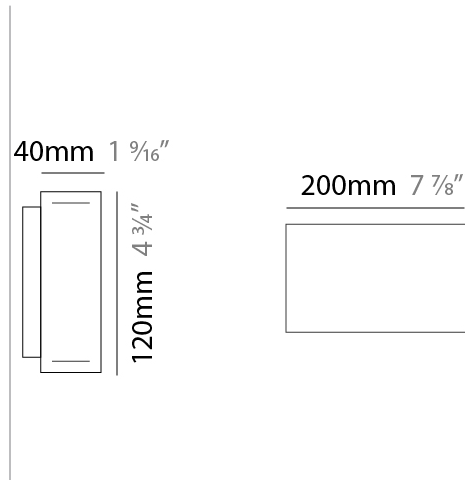

PROJECT	_____
TYPE	_____
SPECIFIER	_____
QUANTITY	_____
DATE	_____

LED120 SURFACE

D73027- -

base number
Color   Temperature   Finish   Options

1. To build a product code in our configurator select the specify button on the base model # product page
2. To build a manual product code on this datasheet choose from the options listed below in blue font and add the suffix to the base model #

GENERAL

Series: Woodlin
Subseries: LED120
Partner: Tunto
Division: Design
Installation: Surface
Product Type: Linear Profiles
Mounting Location: Wall
Light Distribution: Direct / Indirect

PHYSICAL

Shape: Rectangle
Length (mm): 200
Length (in): 7 ⁷/₈
Width (mm): 40
Width (in): 1 ⁹/₁₆
Height (mm): 120
Height (in): 4 ³/₄
Extension (mm): 40
Extension (in): 1 ⁹/₁₆
Diffuser: Opal
Fixture Finish: [WAL / ASH / OAK / BLK / WHI](#)
Fixture Material: Wood
Primary Material: Wood

ELECTRICAL

Lamp Type: LED
Input Wattage (W): 6
Total Output Wattage (W): 4.5
Dimming: Tri-Mode (Non-Dimming and Phase Dimming (120Vac only) and 0-10V Dimming)
Driver Included: Yes
Driver Location: Remote
Driver Type: Constant Current - Universal
Driver Class: Class 2
Housing: ENCP3
Input Voltage (V): 120 - 277
Constant Current (MA): 500

LED

Color Temperature (°K): [2700 / 3000 / 4000](#)
Max. Delivered Lumen (lm): 300
CRI: >93 CRI
Lamp Life (hrs): 50000

OPTICAL

RATINGS AND CERTIFICATIONS

Certified By: Certified for North American Standards
IP rating: IP20