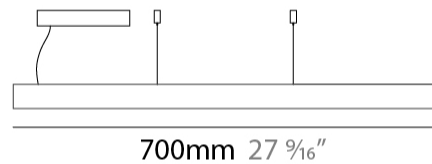

PROJECT
TYPE
SPECIFIER
QUANTITY
DATE

LED40 SUSPENSION

D71003-

base number
Color   Finish
Temperature   Options

1. To build a product code in our configurator select the specify button on the base model # product page
2. To build a manual product code on this datasheet choose from the options listed below in blue font and add the suffix to the base model #

GENERAL

Series: Woodlin
Subseries: LED40
Partner: Tunto
Division: Design
Installation: Suspension
Product Type: Linear Profiles
Mounting Location: Ceiling
Light Distribution: Direct

PHYSICAL

Shape: Rectangle
Length (mm): 700
Length (in): 27 9/16
Width (mm): 400
Width (in): 15 3/4
Height (mm): 40
Height (in): 1 9/16
Max. Overall Height (mm): 2040
Max. Overall Height (in): 80 7/16
Diffuser: Opal
Fixture Finish: [WAL / ASH / OAK / BLK / WHI](#)
Fixture Material: Wood
Primary Material: Wood

ELECTRICAL

Lamp Type: LED
Input Wattage (W): 16
Total Output Wattage (W): 12.7
Dimming: Tri-Mode (Non-Dimming and Phase Dimming (120Vac only) and 0-10V Dimming)
Driver Included: Yes
Driver Location: Integrated
Driver Type: Constant Current - Universal
Driver Class: Class 2
Input Voltage (V): 120 - 277
Constant Current (MA): 700

LED

Color Temperature (°K): [2700 / 3000 / 4000](#)
Max. Delivered Lumen (lm): 960
CRI: >93 CRI
Lamp Life (hrs): 50000

OPTICAL

RATINGS AND CERTIFICATIONS

Certified By: Certified for North American Standards
IP rating: IP20