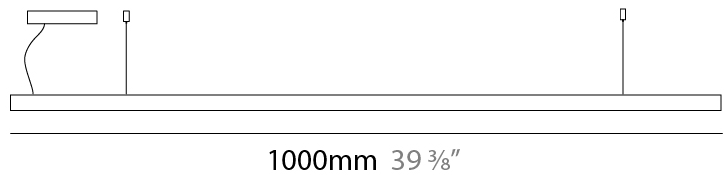

PROJECT
TYPE
SPECIFIER
QUANTITY
DATE

LED28 SUSPENSION

D71008-

base number   Color   Finish
Temperature   Options

1. To build a product code in our configurator select the specify button on the base model # product page
2. To build a manual product code on this datasheet choose from the options listed below in blue font and add the suffix to the base model #

GENERAL

Series: Woodlin
Subseries: LED28
Partner: Tunto
Division: Design
Installation: Suspension
Product Type: Linear Profiles
Mounting Location: Ceiling
Light Distribution: Direct

PHYSICAL

Shape: Rectangle
Length (mm): 1000
Length (in): 39 3/8
Width (mm): 28
Width (in): 1 1/8
Height (mm): 28
Height (in): 1 1/8
Max. Overall Height (mm): 2028
Max. Overall Height (in): 79 13/16
Diffuser: Opal
Fixture Finish: WAL / ASH / OAK / BLK / WHI
Fixture Material: Wood
Primary Material: Wood
Cable Details: 2000mm / 78 3/4"

ELECTRICAL

Lamp Type: LED
Input Wattage (W): 21
Total Output Wattage (W): 19
Dimming: Tri-Mode (Non-Dimming and Phase Dimming (120Vac only) and 0-10V Dimming)
Driver Included: Yes
Driver Location: Integrated
Driver Type: Constant Current - Universal
Driver Class: Class 2
Input Voltage (V): 120 - 277
Constant Current (MA): 700

LED

Color Temperature (°K): 2700 / 3000 / 4000
Max. Delivered Lumen (lm): 1200
CRI: >93 CRI
Lamp Life (hrs): 50000

OPTICAL

RATINGS AND CERTIFICATIONS

Certified By: Certified for North American Standards
IP rating: IP20